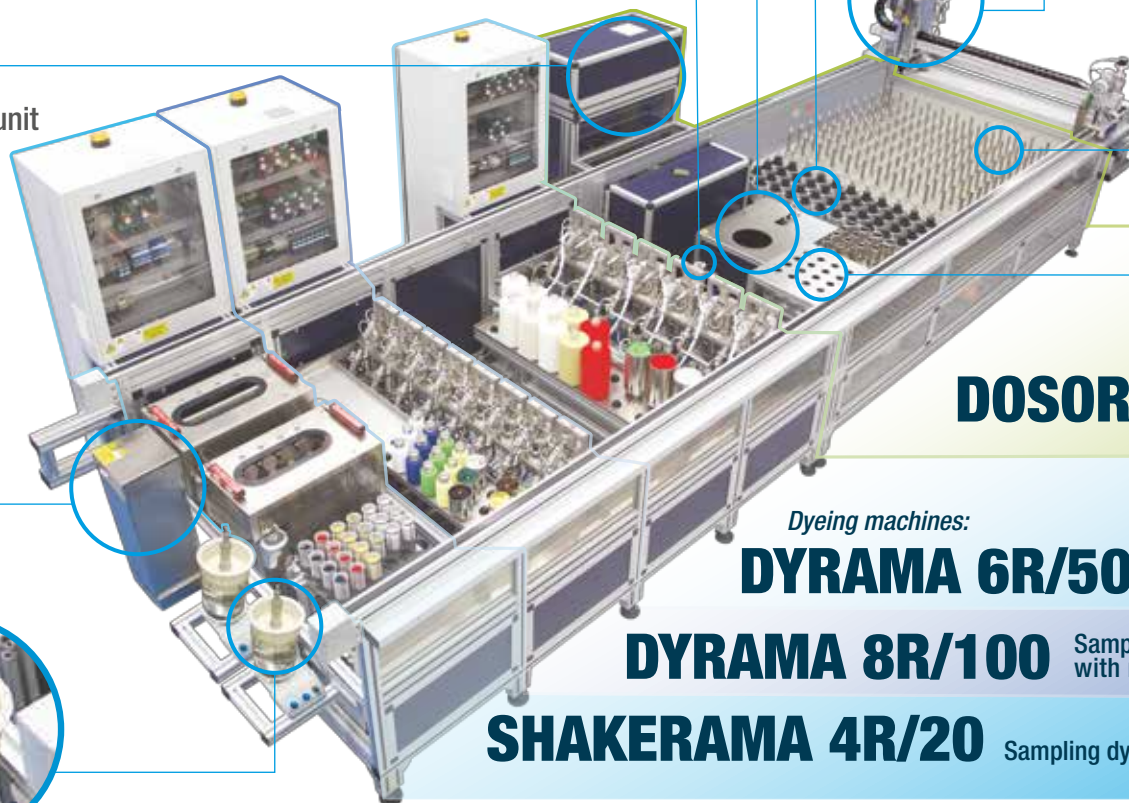

Automatic bottle washing station

Automatic solution maker

Dyestuff containers parking

Dyestuff containers

ROBOTIC HANDS  
Material holders

Pipettes

MULTI-PIPETTE  
dispensing system

Dispensing area

DWS  
Dissolving unit

Water heater

4-litres  
container for  
chemicals

### DYRAMA 6R/500

Small batches dyeing module capacity 250-500 g with reversible pump

### DYRAMA 8R/100

Sampling dyeing module capacity 50-100 g with reversible pump